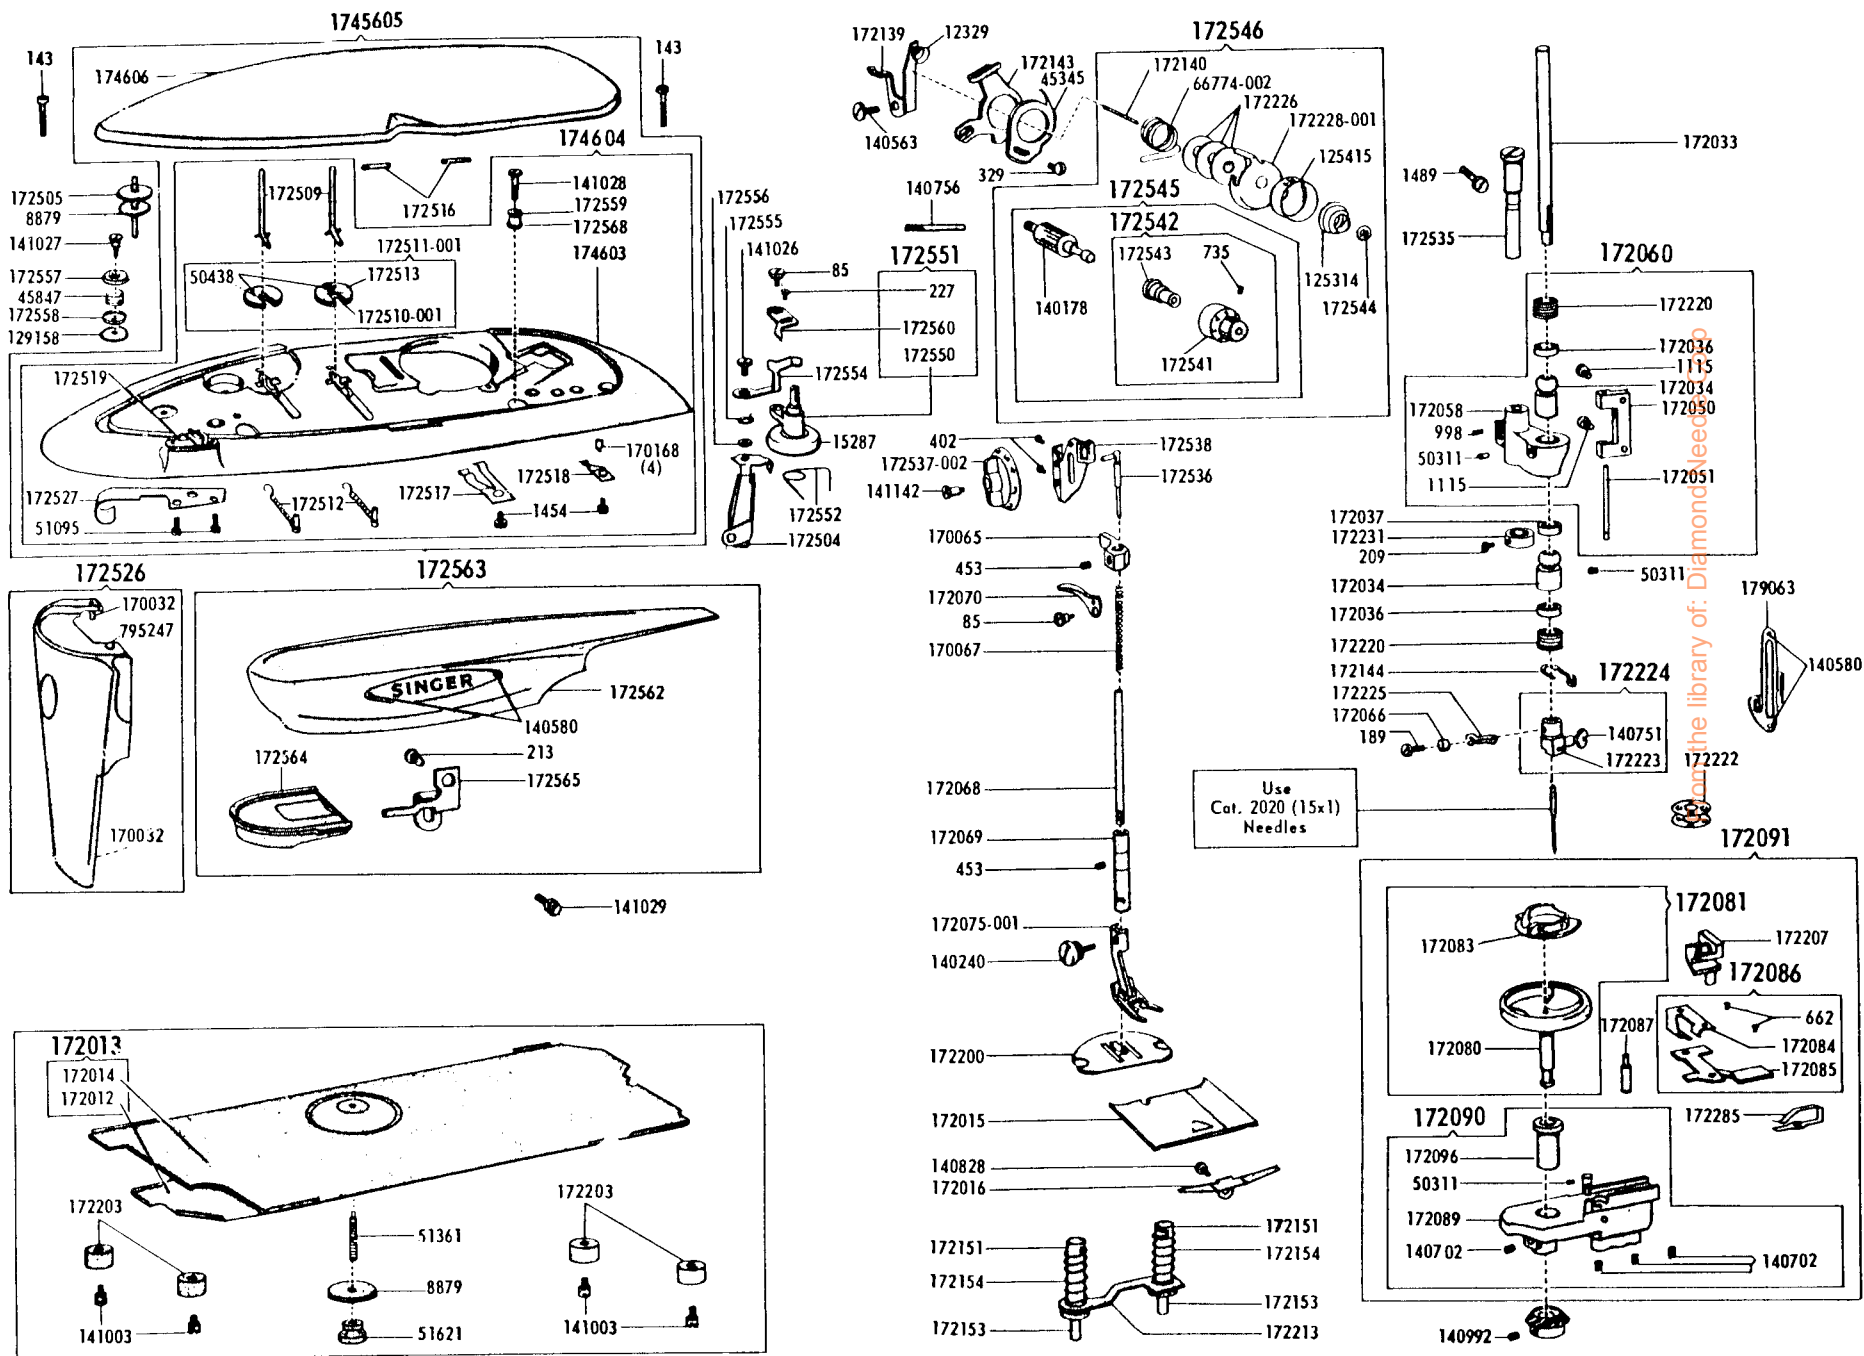

SINGER

503A

List of Parts—Machine No. 503A

ATTACHMENT SET 161744

81200	Binder
161133	Tube of Oil
161166	Zipper Foot
161168	Button Foot
161172	Seam Guide
161195	Hemmer Foot
161276	Lint Brush
161294	Screwdriver (IG)
161295	Screwdriver (SH)
161561	Ruffler
161745	Attachment Box
163483	Special Purpose Foot
170071-001	Presser Foot
172185	Fashion Disc 1
172191	Fashion Disc 5
172229	Fashion Disc 6
172236	Fashion Disc 7
172336	Bobbin (Plastic) (4)
174527	Fashion Disc 9
174528	Fashion Disc 8
174529	Throat Plate
174533	Fashion Disc 10
174540	Fashion Disc 11
2020(15x1)	Needles 14 (3) 16 (3)
21185	Instruction Book

List of Parts—Machine No. 503A

Electrical Parts

Machine No. 503A1

Machine No. 503A6

Machine No. 503A4

From the library of: **Harmon Needle Co.**