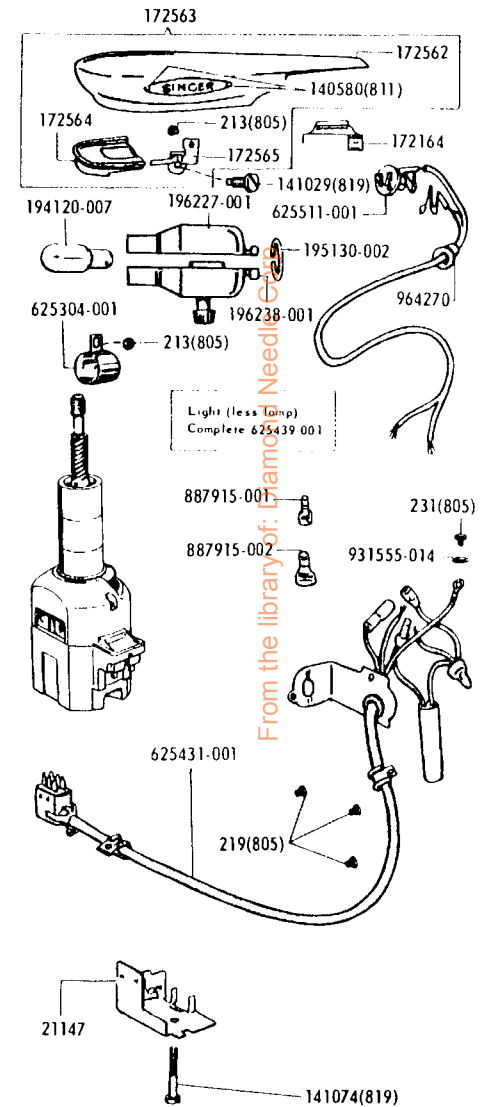

SINGER

503A

List of Parts—Machine No. 503A

ATTACHMENT SET 161744

81200	Binder
161133	Tube of Oil
161166	Zipper Foot
161168	Button Foot
161172	Seam Guide
161195	Hemmer Foot
161276	Lint Brush
161294	Screwdriver (IG)
161295	Screwdriver (SH)
161561	Ruffler
161745	Attachment Box
163483	Special Purpose Foot
170071-001	Presser Foot
172185	Fashion Disc 1
172191	Fashion Disc 5
172229	Fashion Disc 6
172236	Fashion Disc 7
172336	Bobbin (Plastic) (4)
174527	Fashion Disc 9
174528	Fashion Disc 8
174529	Throat Plate
174533	Fashion Disc 10
174540	Fashion Disc 11
2020(15x1)	Needles 14 (3) 16 (3)
21185	Instruction Book

List of Parts—Machine No. 503A

Electrical Parts

Machine No. 503A1

Machine No. 503A6

Machine No. 503A4

From the library of: **Harmon Needle Co.**