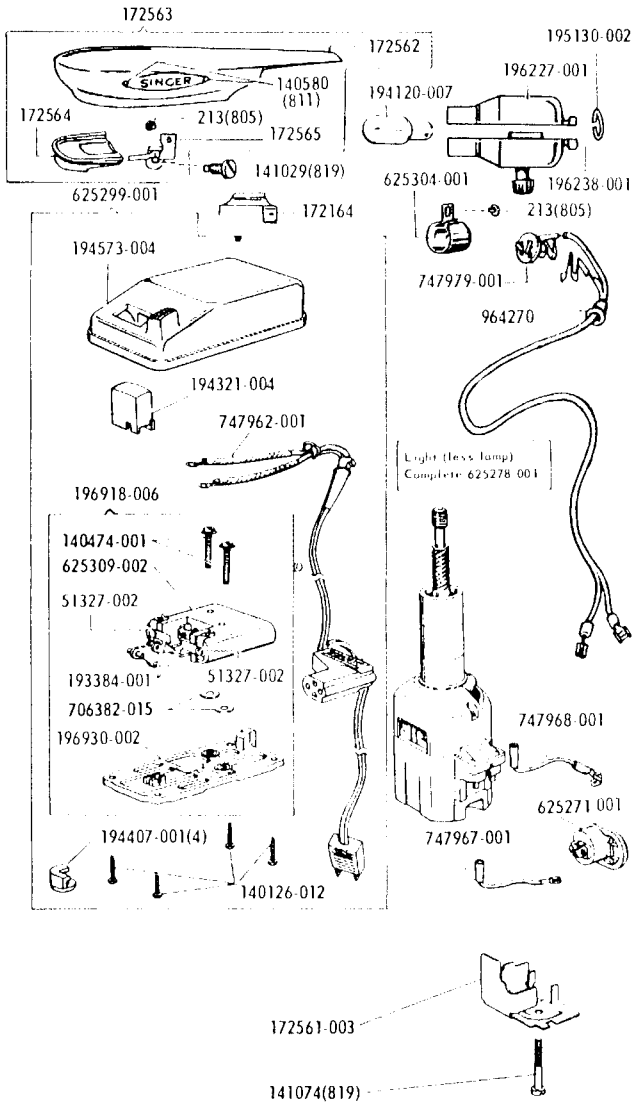

SINGER

503A

List of Parts—Machine No. 503A

ATTACHMENT SET 161744

81200	Binder
161133	Tube of Oil
161166	Zipper Foot
161168	Button Foot
161172	Seam Guide
161195	Hemmer Foot
161276	Lint Brush
161294	Screwdriver (IG)
161295	Screwdriver (SH)
161561	Ruffler
161745	Attachment Box
163483	Special Purpose Foot
170071-001	Presser Foot
172185	Fashion Disc 1
172191	Fashion Disc 5
172229	Fashion Disc 6
172236	Fashion Disc 7
172336	Bobbin (Plastic) (4)
174527	Fashion Disc 9
174528	Fashion Disc 8
174529	Throat Plate
174533	Fashion Disc 10
174540	Fashion Disc 11
2020(15x1)	Needles 14 (3) 16 (3)
21185	Instruction Book

List of Parts—Machine No. 503A

Electrical Parts

Machine No. 503A1

Machine No. 503A6

Machine No. 503A4

From the library of: **Harmon Needle Co.**