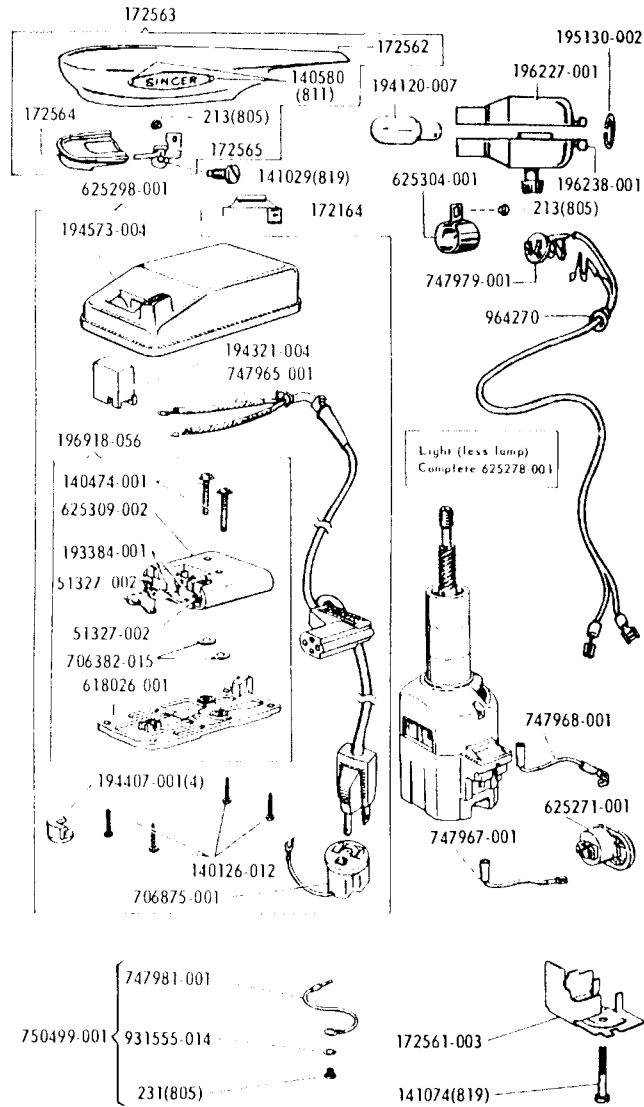

SINGER

503A

List of Parts—Machine No. 503A

ATTACHMENT SET 161744

81200	Binder
161133	Tube of Oil
161166	Zipper Foot
161168	Button Foot
161172	Seam Guide
161195	Hemmer Foot
161276	Lint Brush
161294	Screwdriver (IG)
161295	Screwdriver (SH)
161561	Ruffler
161745	Attachment Box
163483	Special Purpose Foot
170071-001	Presser Foot
172185	Fashion Disc 1
172191	Fashion Disc 5
172229	Fashion Disc 6
172236	Fashion Disc 7
172336	Bobbin (Plastic) (4)
174527	Fashion Disc 9
174528	Fashion Disc 8
174529	Throat Plate
174533	Fashion Disc 10
174540	Fashion Disc 11
2020(15x1)	Needles 14 (3) 16 (3)
21185	Instruction Book

List of Parts—Machine No. 503A

Electrical Parts

Machine No. 503A1

Machine No. 503A6

Machine No. 503A4

From the library of: **Harmon Needle Co.**